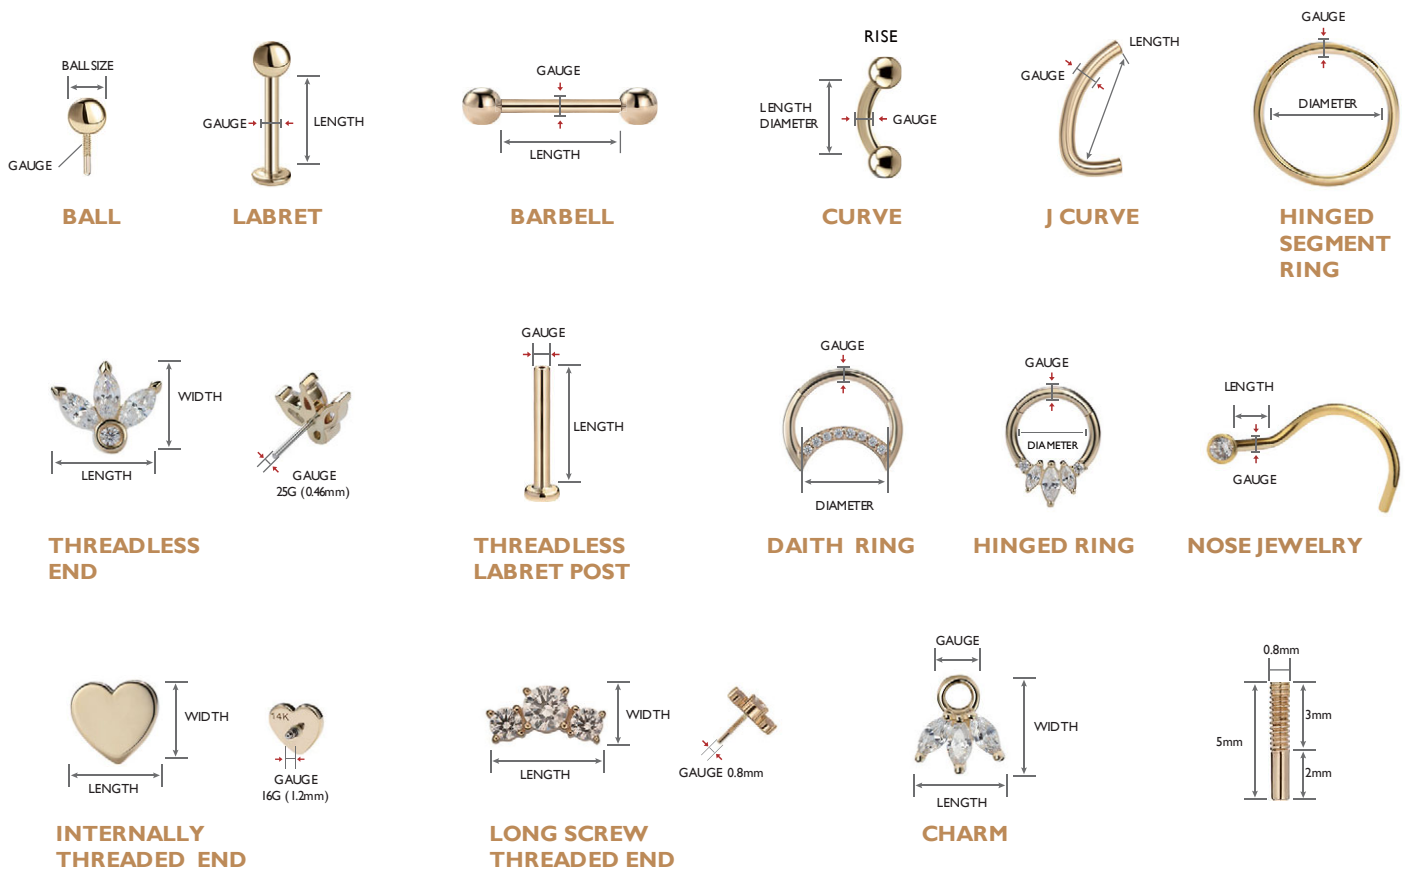

GIOMETAL

14Kt
SOLID GOLD
2023-2024

BODY
JEWELRY

OUR CERTIFICATES

intertek

WORKPLACE
CONDITIONS
ASSESSMENT

Extreme Jewelry Co.,Ltd.
www.bodypiercingfactory.com

GIOMETAL

BODY JEWELRY

CONTENTS

5-13	14KT SOLID GOLD GEMMED THREADLESS ENDS
20-21	14KT SOLID GOLD DANGLE THREADLESS ENDS
18-73	14KT SOLID GOLD INTERNALLY THREADED/THREADLESS ENDS
75-102	14KT SOLID GOLD GEMMED THREADLESS ENDS
104-119	14KT SOLID GOLD INTERNALLY THREADED/THREADLESS ENDS
121 -122	14KT SOLID GOLD DANGLE THREADLESS ENDS
123-130	14KT SOLID GOLD THREADLESS ENDS
132	14KT SOLID GOLD THREADLESS POST
133-172	14KT SOLID GOLD THREADLESS ENDS
173-178	14KT SOLID GOLD LONG INTERNALLY THREADED ENDS
180-202	14KT SOLID GOLD M0.8 SOLID GOLD THREADED TOPS
203-233	14KT SOLID GOLD THREADED ENDS M0.9 SURGICAL STEEL THREADED
234-238	14KT SOLID GOLD INTERNALLY THREADED BASICS M0.8 SOLID GOLD THREADED
239-263	14KT SOLID GOLD GEMMED HINGED SEGMENT RINGS
265-270	14KT SOLID GOLD CHARMS
271	14KT SOLID GOLD NOSE JEWELRY
273-274	14KT SOLID GOLD CMAIN

Gauge Chart and Body Jewelry Measuring Guide

How to Measure Body Jewelry

14Kt

GIOMETAL

14Kt SOLID GOLD
THREADLESS
LABRET POST

Giometal Nickle Free 14Kt Sold Gold Threadless Labret Posts
High Polish With No Marks
Provide Ultimate Comfort in Wearing