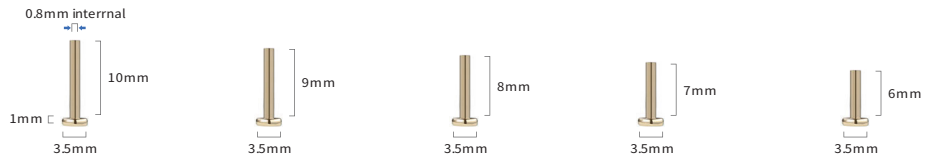

14KPLAN0705YY

Threaded Disc Labret Post

Gauge: 16g (1.2mm)

Length: 1/4", 9/32", 5/16", 11/32", 3/8"

14KENDI0485YY-L

Ball Top

Gauge: 16g (1.2mm)

Ball Size: 1.5mm, 2mm, 2.5mm,
3mm, 4mm

14KENDI0485WG-L

Ball Top

Gauge: 16g (1.2mm)

Ball Size: 1.5mm, 2mm, 2.5mm,
3mm, 4mm

14KENDI0485PG-L

Ball Top

Gauge: 16g (1.2mm)

Ball Size: 1.5mm, 2mm, 2.5mm,
3mm, 4mm