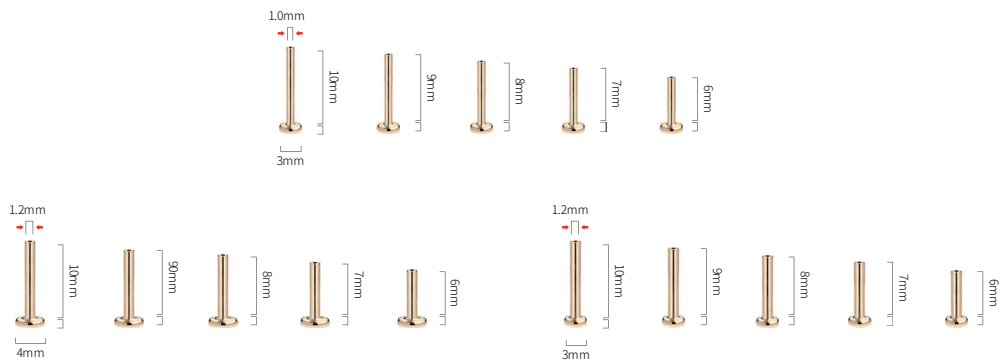

BODY JEWELRY

CONTENTS

5-13	14KT SOLID GOLD GEMMED THREADLESS ENDS
20-21	14KT SOLID GOLD DANGLE THREADLESS ENDS
18-73	14KT SOLID GOLD INTERNALLY THREADED/THREADLESS ENDS
75-102	14KT SOLID GOLD GEMMED THREADLESS ENDS
104-119	14KT SOLID GOLD INTERNALLY THREADED/THREADLESS ENDS
121 -122	14KT SOLID GOLD DANGLE THREADLESS ENDS
123-130	14KT SOLID GOLD THREADLESS ENDS
132	14KT SOLID GOLD THREADLESS POST
133-172	14KT SOLID GOLD THREADLESS ENDS
173-178	14KT SOLID GOLD LONG INTERNALLY THREADED ENDS
180-202	14KT SOLID GOLD M0.8 SOLID GOLD THREADED TOPS
203-233	14KT SOLID GOLD THREADED ENDS M0.9 SURGICAL STEEL THREADED
234-238	14KT SOLID GOLD INTERNALLY THREADED BASICS M0.8 SOLID GOLD THREADED
239-263	14KT SOLID GOLD GEMMED HINGED SEGMENT RINGS
265-270	14KT SOLID GOLD CHARMS
271	14KT SOLID GOLD NOSE JEWELRY
273-274	14KT SOLID GOLD CMAIN

Gauge Chart and Body Jewelry Measuring Guide

How to Measure Body Jewelry

14Kt

GIOMETAL

14Kt SOLID GOLD
THREADLESS
LABRET POST

Giometal Nickle Free 14Kt Sold Gold Threadless Labret Posts
High Polish With No Marks
Provide Ultimate Comfort in Wearing

3mm and 4mm Flat Round Bases
Available in 16 Gauge and 18 Gauge with Diverse Lengths in
6mm 8mm and 10mm Catering to different Needs

14Kt SOLID GOLD
THREADLESS LABRET POST

14Kt SOLID GOLD
THREADLESS LABRET POST