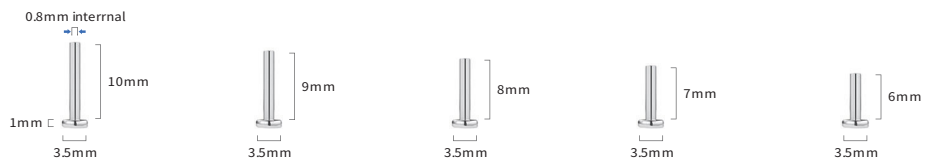

Length: 1/4", 9/32", 5/16", 11/32", 3/8"

14KPLAN0705WG

Threaded Disc Labret Post

Gauge: 16g (1.2mm)

Length: 1/4", 9/32", 5/16", 11/32", 3/8"

14KPLAN0705YY

Threaded Disc Labret Post

Gauge: 16g (1.2mm)