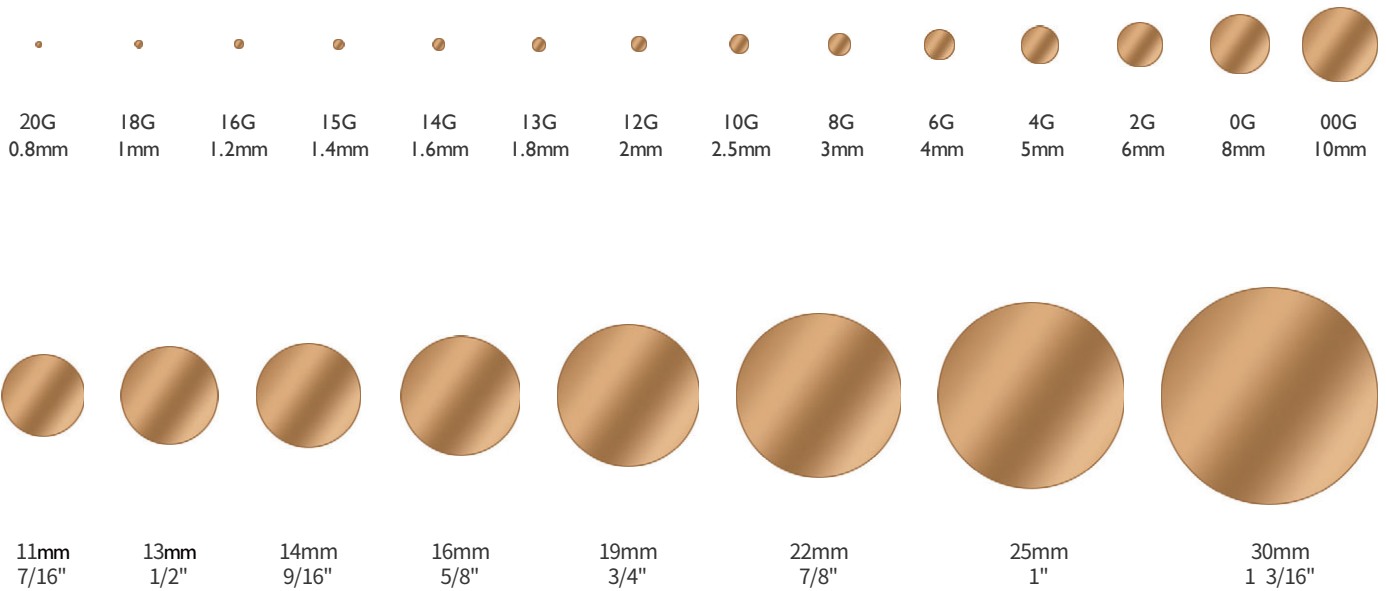

Gauge Chart and Body Jewelry Measuring Guide