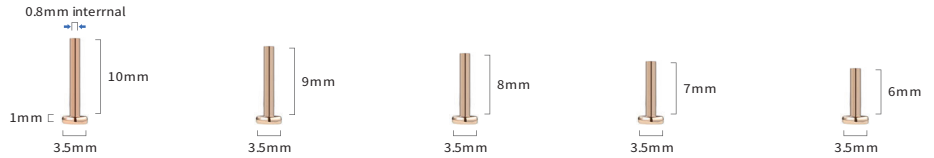

Length: 1/4", 9/32", 5/16", 11/32", 3/8"

14KPLAN0705WG

Threaded Disc Labret Post

Gauge: 16g (1.2mm)

Length: 1/4", 9/32", 5/16", 11/32", 3/8"

14KPLAN0705YY

Threaded Disc Labret Post

Gauge: 16g (1.2mm)