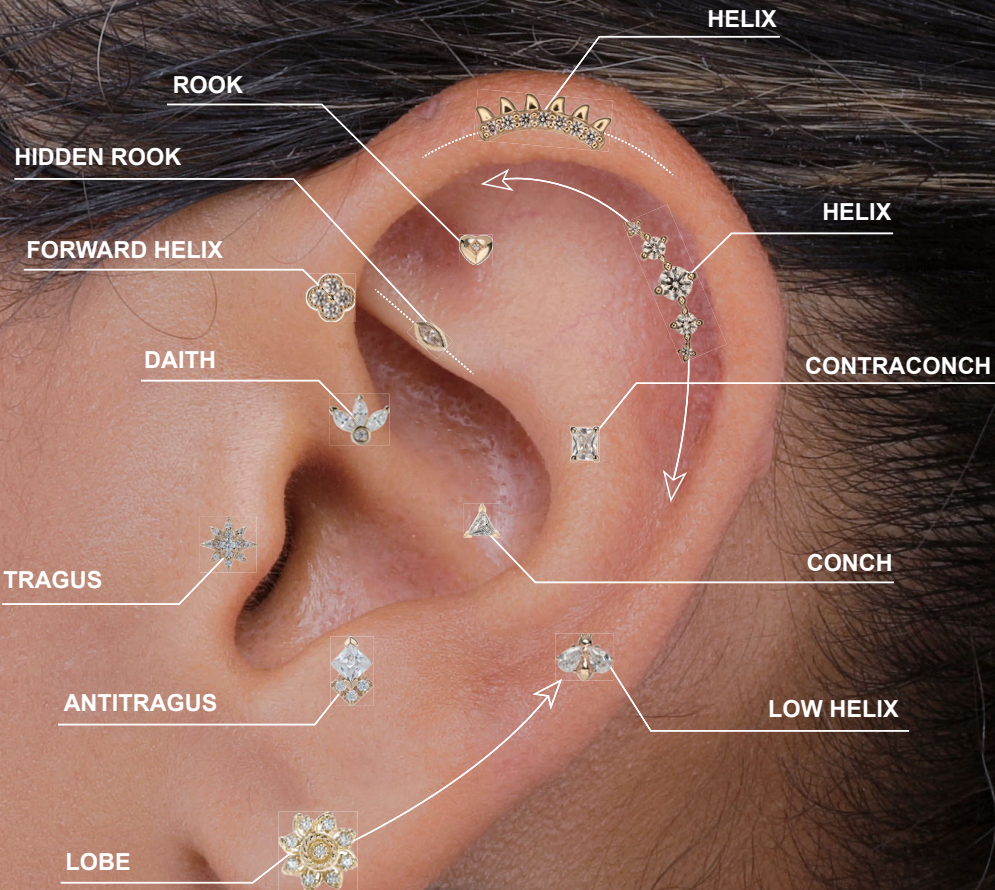

BODY JEWELRY

CONTENTS

5-13	14KT SOLID GOLD GEMMED THREADLESS ENDS
20-21	14KT SOLID GOLD DANGLE THREADLESS ENDS
18-73	14KT SOLID GOLD INTERNALLY THREADED/THREADLESS ENDS
75-102	14KT SOLID GOLD GEMMED THREADLESS ENDS
104-119	14KT SOLID GOLD INTERNALLY THREADED/THREADLESS ENDS
121 -122	14KT SOLID GOLD DANGLE THREADLESS ENDS
123-130	14KT SOLID GOLD THREADLESS ENDS
132	14KT SOLID GOLD THREADLESS POST
133-172	14KT SOLID GOLD THREADLESS ENDS
173-178	14KT SOLID GOLD LONG INTERNALLY THREADED ENDS
180-202	14KT SOLID GOLD M0.8 SOLID GOLD THREADED TOPS
203-233	14KT SOLID GOLD THREADED ENDS M0.9 SURGICAL STEEL THREADED
234-238	14KT SOLID GOLD INTERNALLY THREADED BASICS M0.8 SOLID GOLD THREADED
239-263	14KT SOLID GOLD GEMMED HINGED SEGMENT RINGS
265-270	14KT SOLID GOLD CHARMS
271	14KT SOLID GOLD NOSE JEWELRY
273-274	14KT SOLID GOLD CMAIN